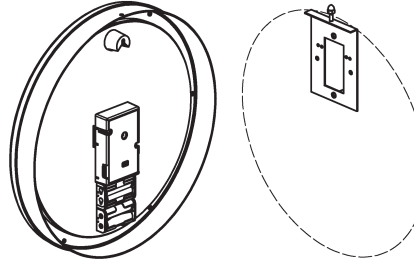

ABS Plastic Case w/Polycarbonate Lens

Dial Size	A	B
12" Round Surface - Plastic	13.35"	2.28"

Standard Mounting:
Mounting surface appropriate wall anchor with a single screw.
1.5" lower than top of clock case.
Minimum 0.25" protrusion.

Anti-Sway Mounting:
Optional surface mounting bracket 1504-LT. Mount to wall surface with two screws. Clock hangs on stud secured with an acorn nut.

Optional Accessories:

Part No.	Description
12WGS	Wire Guard for 10" and 12" Round Clocks
1504-LT	Anti-Sway Surface Mounting Bracket