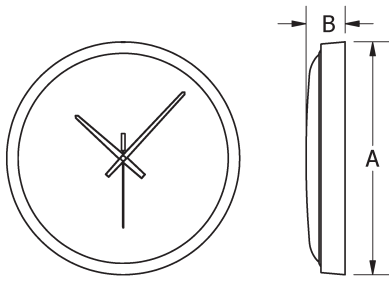

ABS Plastic Case w/Polycarbonate Lens

Dial Size	A	B
12" Round Surface - Plastic	13.35"	2.28"