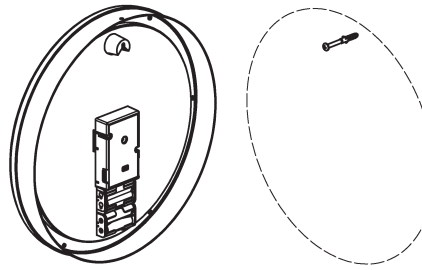

ABS Plastic Case w/Polycarbonate Lens

Dial Size	A	B
12" Round Surface - Plastic	13.35"	2.28"

Standard Mounting:
Mounting surface appropriate wall anchor with a single screw.
1.5" lower than top of clock case.
Minimum 0.25" protrusion.