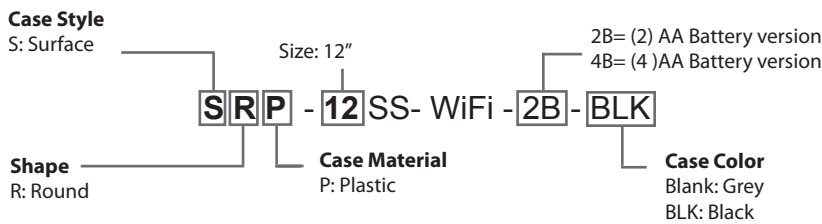

Ordering Information

Part number examples:

Model Number	Description
SRP-12SS-WIFI-2B	Surface Round Plastic 12" Battery Powered WiFi Clock, (2)AA Battery - Grey
SRP-12SS-WIFI-2B-BLK	Surface Round Plastic 12" Battery Powered WiFi Clock, (2)AA Battery - Black
SRP-12SS-WIFI-4B	Surface Round Plastic 12" Battery Powered WiFi Clock, (4)AA Battery - Grey
SRP-12SS-WIFI-4B-BLK	Surface Round Plastic 12" Battery Powered WiFi Clock, (4)AA Battery - Black